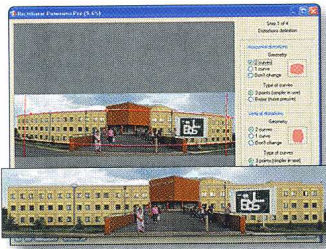

Rectilinear Panorama 1.2

Review by
Dave Singer

Photoshop plug-in to correct panorama distortion

PRICE:	$179 (Professional Edition)
FOR:	Windows
FROM:	Altostorm Software
PHONE:	
WEB:	www.altostorm.com
RATING:	◆◆◆◆◇

When you hear the word panorama used to describe a Photoshop-compatible plug-in, you tend to think of stitching applications that are used to assemble multiple images into one larger image. Rectilinear Panorama 1.2 by Altostorm Software is different. It's not used to create panoramas but to correct for distortions found in panoramic and other wide-angle images. Rectilinear Panorama can correct many problems normally associated with panoramic and wide-angle images including barreling; pin-cushioning; distortions caused by camera tilt, angle, or rotation; and more.

Using a wizard-driven inter-

face, Rectilinear Panorama 1.2 makes correcting such distortions quick and easy. After importing your image, you're presented with a four-step process. First, you need to define the distortion in your image by selecting from the options provided on the right side of the Rectilinear Panorama interface. Then instruct the software as to whether you want to just straighten your image or also correct for curvature. Once this step is done, you can make manual adjustments to your image, such as increasing or decreasing horizontal and vertical adjustments to make your final image appear more natural. The final step is to apply your

crop, if any, to the image. Rectilinear Panorama doesn't make any changes to your actual file until all of the steps in the wizard have been completed.

With a clean, well-laid-out interface and simple, intuitive controls, Rectilinear Panorama 1.2 will make a great addition to your digital darkroom toolbox.

Rectilinear Panorama 1.2 comes in two editions: home and professional. Both support 8-bit images and RGB and grayscale color spaces. The professional edition, which we reviewed, adds support for 16-bit images, CMYK, and Lab color spaces and includes a commercial license. •